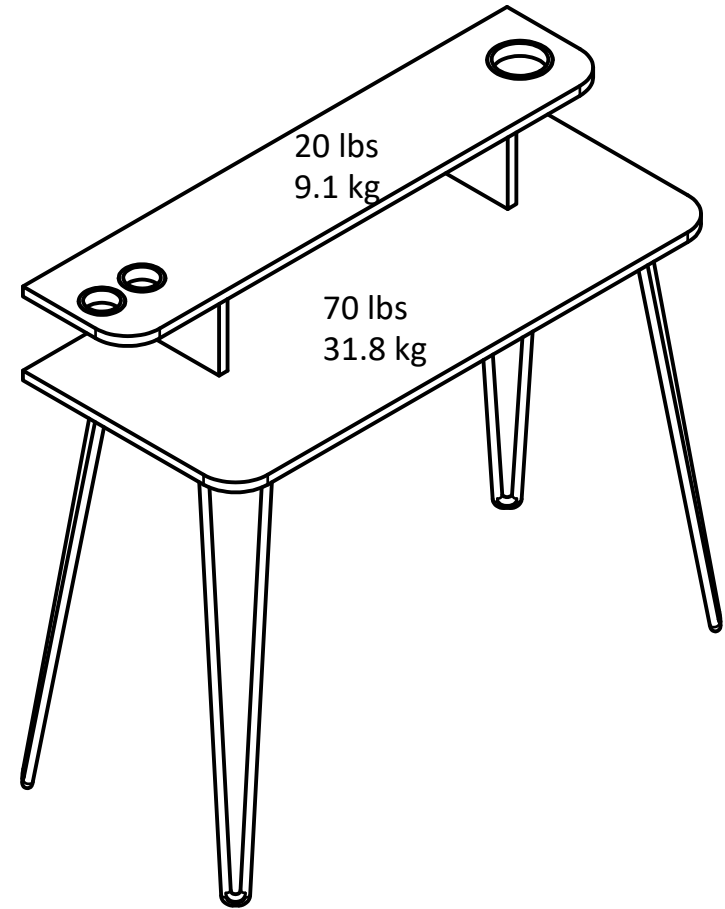

8613

Wood Breakdown: 65%
Total storage: xx cubic feet

Overall Product Size:
35.67"W x 15.67"D x 31.75"H
90.6cm W x 39.8cm D x 80.65cm H

Maximum Weight Capacities
Unit Weight: 20 lbs. (9.1 kg)