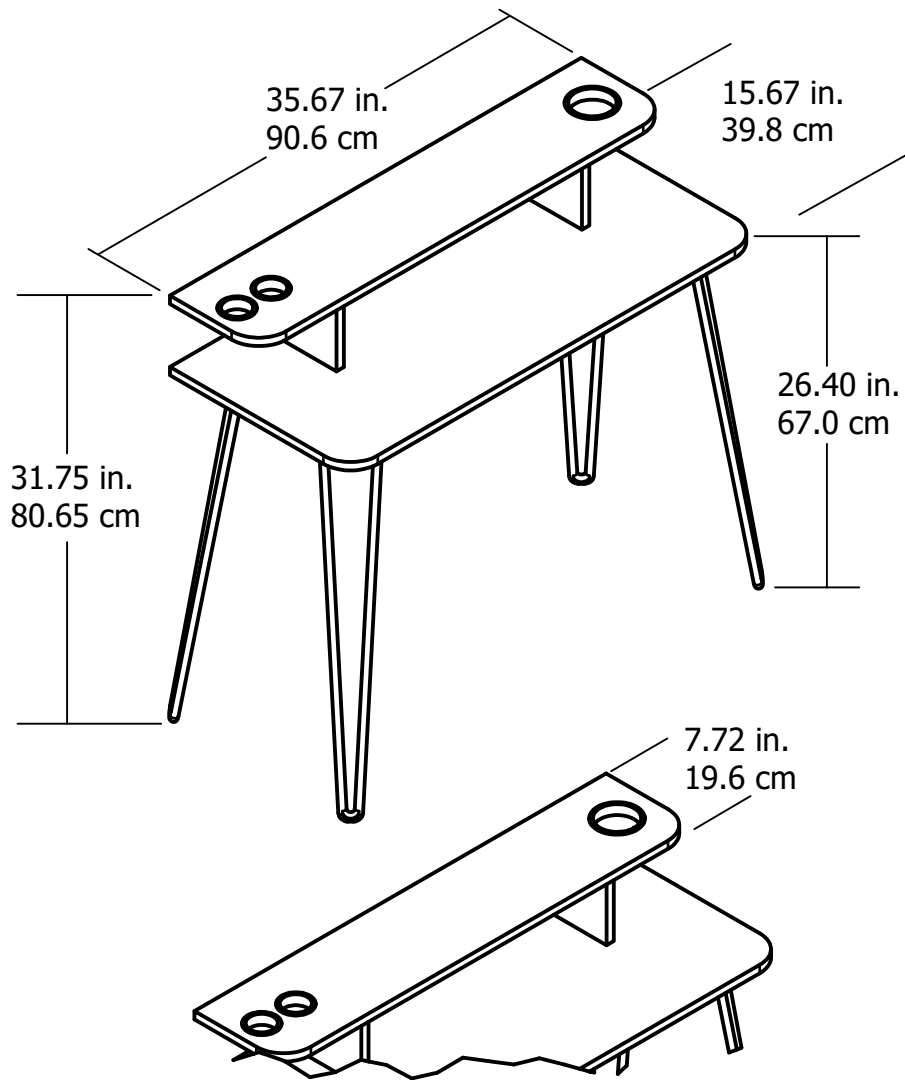

8613

Wood Breakdown: 65%
Total storage: xx cubic feet

Overall Product Size:
35.67"W x 15.67"D x 31.75"H
90.6cm W x 39.8cm D x 80.65cm H

Maximum Weight Capacities
Unit Weight: 20 lbs. (9.1 kg)